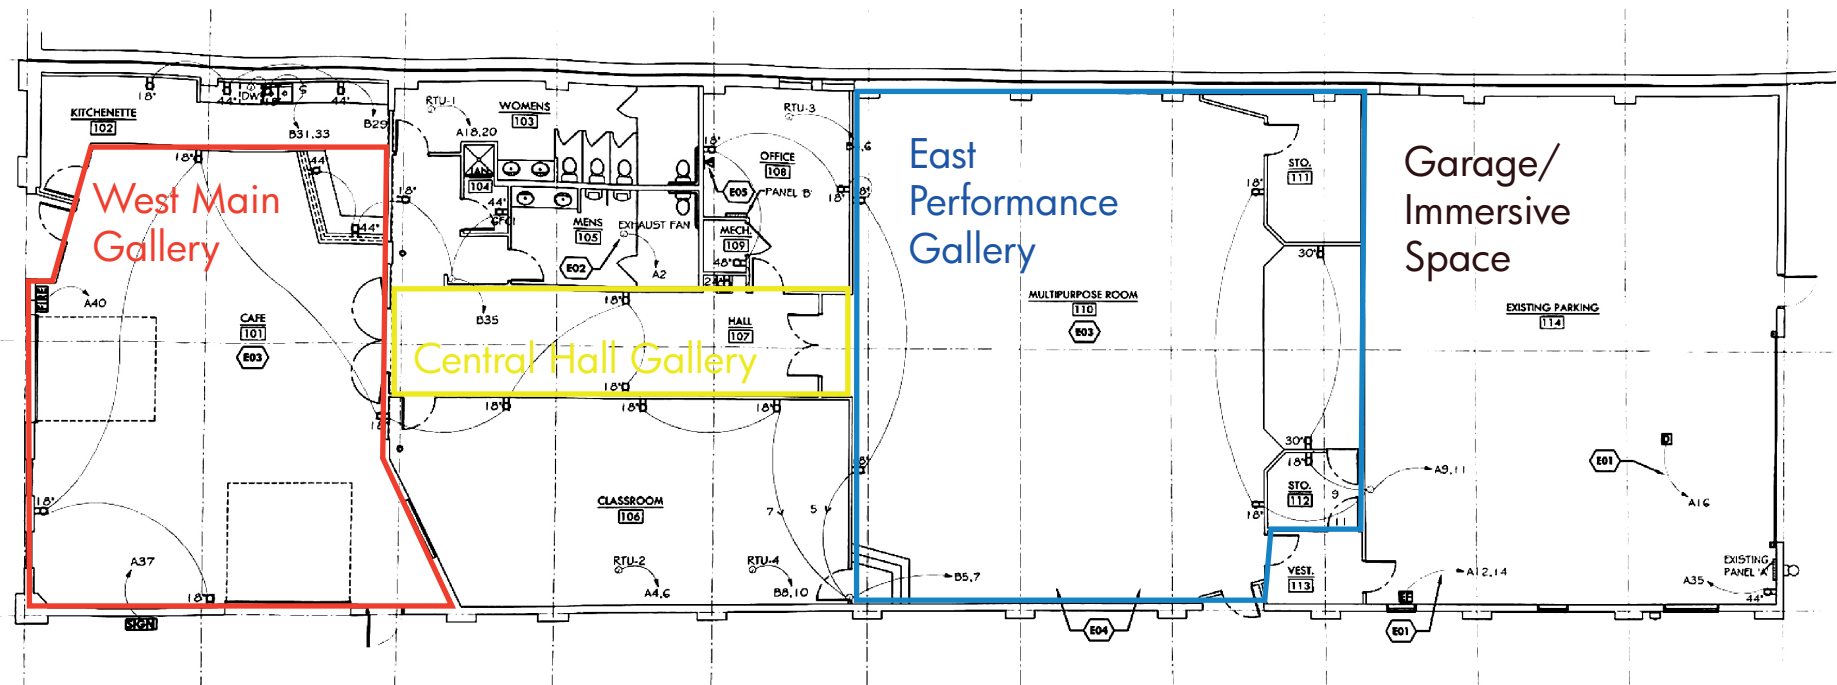

BRDGG  
PROJECT

3300 TEJON ST. DENVER CO 80211

CONTEMPORARY  
GALLERY  
CREATIVE  
EVENT SPACE

## SPACE

This vibrant 8,000+ sq. creative hub includes 3 gallery spaces, artist studios, and a performance stage. It is an ADA compliant building. It includes a kitchen and bar as well as 4 indoor and 2 outdoor parking spaces, in the historic Lower Highlands/Northside neighborhood, next to world class restaurants and retail.